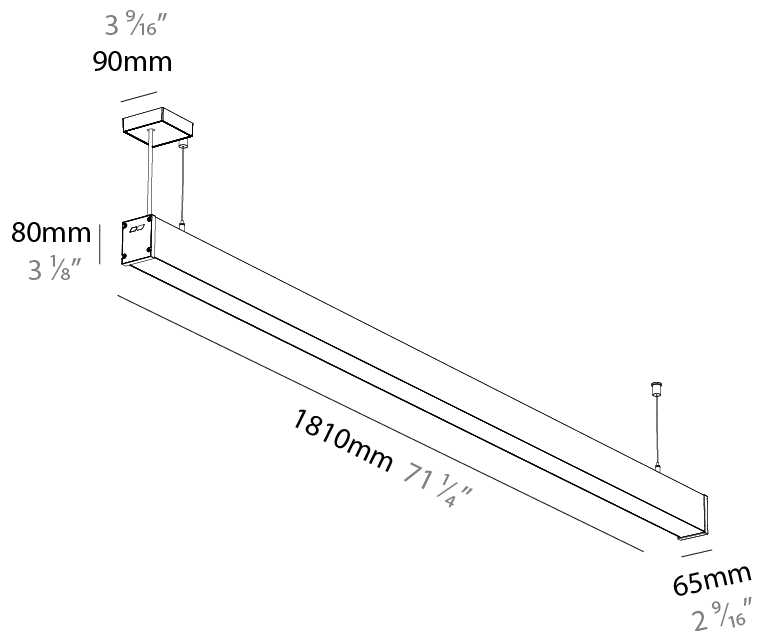

GENERAL

Series: Slider Straight IP54
Partner: Prolicht
Division: Architectural
Installation: Suspension
Product Type: Linear Profiles
Mounting Location: Ceiling
Light Distribution: Direct

PHYSICAL

Shape: Rectangle
Length (mm): 1810
Length (in): 71 1/4
Width (mm): 65
Width (in): 2 9/16
Height (mm): 80
Height (in): 3 1/8
Weight (kg): 2.200

Diffuser: Diffuser - Opal, Micro-prism, Clear Micro-prism , Glare Control, Wallwasher Right, Wallwasher Left, Wallwash Double Asymmetric

Fixture Finish: SSR / BKV / CWI / CRY / HAB / UFT / ITA / RUA / FTG / MYG / LOD / PUS / FRO / FUP / KIA / POP / BLS / SPG / MEY / GOH / CHC / COM / ABZ / JAG / OBR / MOS / ROR

Fixture Material: Aluminum Die Cast
Cable Details: 2,000mm/78 3/4" or 6,000mm/236 1/4" Transparent Cable

ELECTRICAL

Lamp Type: LED (Zhaga Standard)
Input Wattage (W): 39
Total Output Wattage (W): 35.5
Dimming: Non-Dimmable
Driver Included: No
Driver Location: Remote
Driver Type: Constant Current - Universal
Driver Class: Class 2
Input Voltage (V): 120
Constant Current (MA): 300
Upon Request: DALI Dimming, MATTER Dimming

LED

Color Temperature (°K): 2700 / 3000 / 3500 / 4000
Max. Delivered Lumen (lm): 3985 - 5540
Nominal Lumen (lm): 6150 - 6420
CRI: >90 CRI
Lamp Life (hrs): 50000

OPTICAL

RATINGS AND CERTIFICATIONS

Certified By: Certified for North American Standards
IP rating: IP54