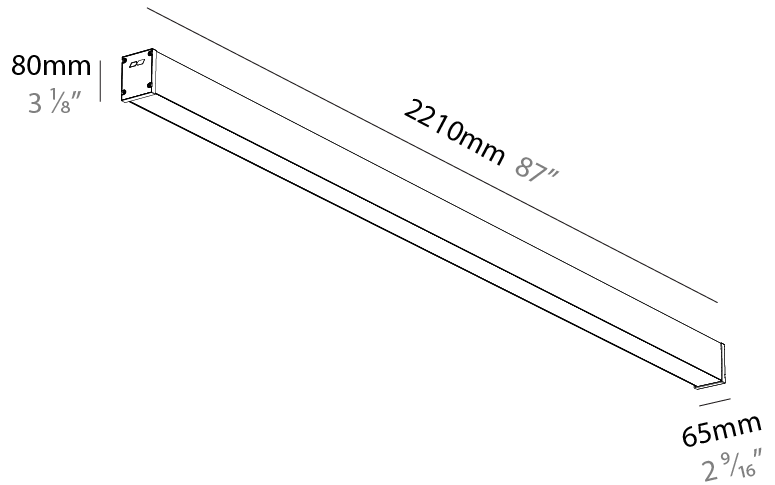

1. To build a product code in our configurator select the specify button on the base model # product page
2. To build a manual product code on this datasheet choose from the options listed below in blue font and add the suffix to the base model #

GENERAL

Series: Slider Straight IP54
Partner: Prolicht
Division: Architectural
Installation: Surface
Product Type: Linear Profiles
Mounting Location: Ceiling
Light Distribution: Direct

PHYSICAL

Shape: Rectangle
Length (mm): 2210
Length (in): 87
Width (mm): 65
Width (in): 2 9/16
Height (mm): 80
Height (in): 3 1/8
Weight (kg): 2.420

Diffuser: Diffuser - Opal, Micro-prism, Clear Micro-prism , Glare Control, Wallwasher Right, Wallwasher Left, Wallwash Double Asymmetric

Fixture Finish: SSR / BKV / CWI / CRY / HAB / UFT / ITA / RUA / FTG / MYG / LOD / PUS / FRO / FUP / KIA / POP / BLS / SPG / MEY / GOH / CHC / COM / ABZ / JAG / OBR / MOS / ROR

Fixture Material: Aluminum Die Cast

ELECTRICAL

Lamp Type: LED (Zhaga Standard)
Input Wattage (W): 47
Total Output Wattage (W): 42.7
Dimming: Non-Dimmable
Driver Included: No
Driver Location: Remote
Driver Class: Class 2
Input Voltage (V): 120
Upon Request: DALI Dimming, MATTER Dimming

LED

Color Temperature (°K): 2700 / 3000 / 3500 / 4000
Max. Delivered Lumen (lm): 4866 - 6766
Nominal Lumen (lm): 7510 - 7840
CRI: >90 CRI
Lamp Life (hrs): 50000

OPTICAL

RATINGS AND CERTIFICATIONS

Certified By: Certified for North American Standards
IP rating: IP54