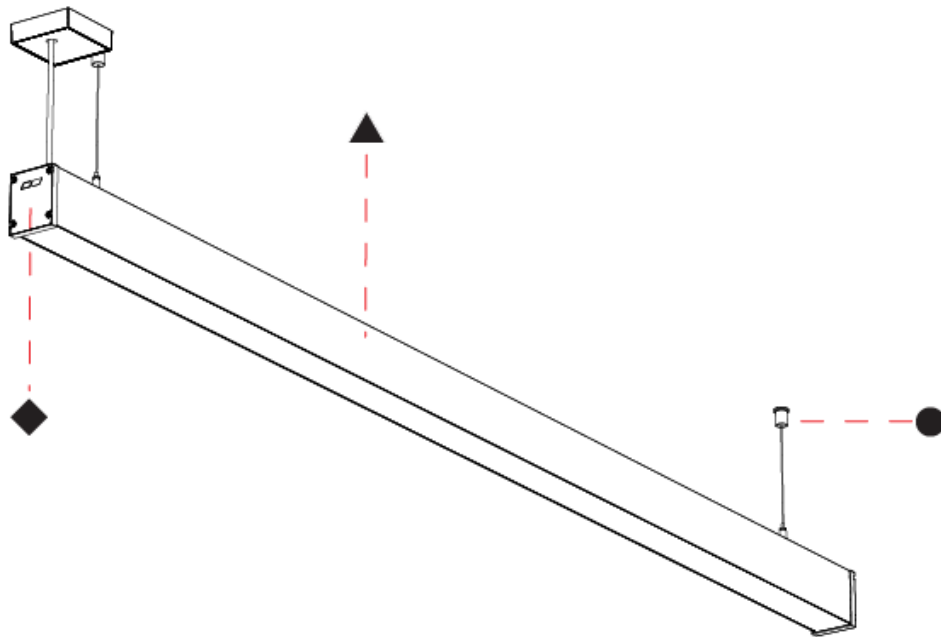

## SLIDER STRAIGHT IP54 SUSPENSION

A300930-

PROJECT \_\_\_\_\_

TYPE \_\_\_\_\_

SPECIFIER \_\_\_\_\_

QUANTITY \_\_\_\_\_

DATE \_\_\_\_\_

A