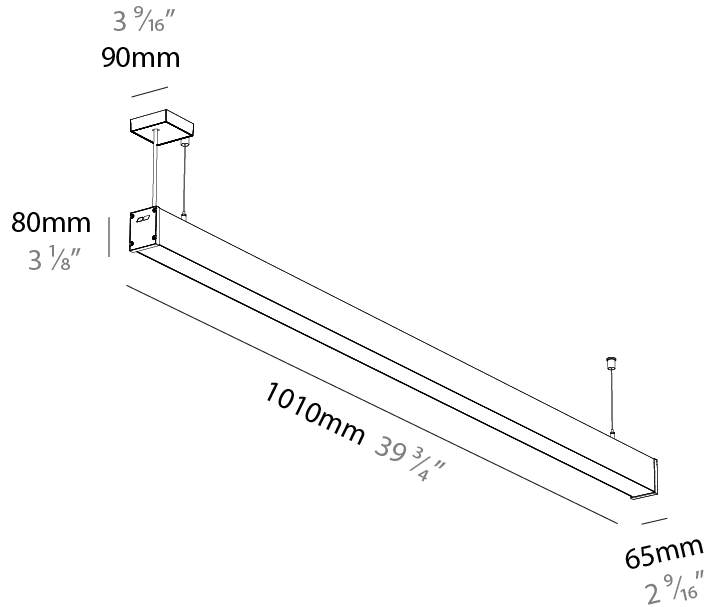

#### PHYSICAL

Shape: Rectangle  
 Length (mm): 1010  
 Length (in): 39 3/4  
 Width (mm): 65  
 Width (in): 2 9/16  
 Height (mm): 80  
 Height (in): 3 1/8  
 Weight (kg): 2.200

Diffuser: Diffuser - Opal, Micro-prism, Clear Micro-prism , Glare Control, Wallwasher Right, Wallwasher Left, Wallwash Double Asymmetric