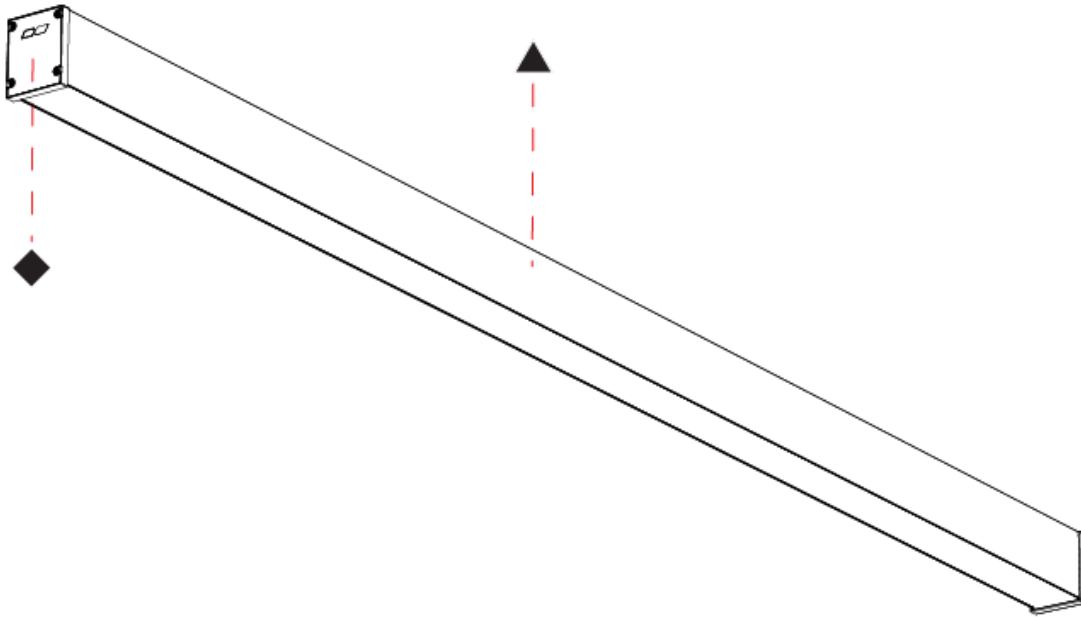

## SLIDER STRAIGHT IP54 SURFACE

A3D394-

PROJECT

TYPE

SPECIFIER

QUANTITY

DATE

A