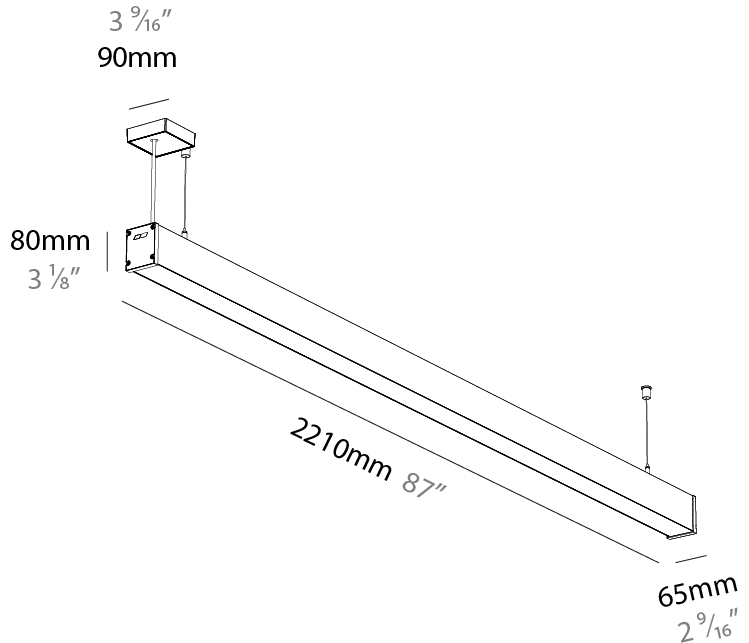

GENERAL

Series: Slider Straight IP54
Partner: Prolicht
Division: Architectural
Installation: Suspension
Product Type: Linear Profiles
Mounting Location: Ceiling
Light Distribution: Direct

PHYSICAL

Shape: Rectangle
Length (mm): 2210
Length (in): 87
Width (mm): 65
Width (in): 2 ⁹/₁₆
Height (mm): 80
Height (in): 3 ¹/₈
Weight (kg): 4.100

Diffuser: Diffuser - Opal, Micro-prism, Clear Micro-prism , Glare Control, Wallwasher Right, Wallwasher Left, Wallwash Double Asymmetric

Fixture Finish: SSR / BKV / CWI / CRY / HAB / UFT / ITA / RUA / FTG / MYG / LOD / PUS / FRO / FUP / KIA / POP / BLS / SPG / MEY / GOH / CHC / COM / ABZ / JAG / OBR / MOS / ROR

Fixture Material: Aluminum Die Cast

Cable Details: 2,000mm/78 3/4" or 6,000mm/236 1/4" Transparent Cable

ELECTRICAL

Lamp Type: LED (Zhaga Standard)
Input Wattage (W): 47
Total Output Wattage (W): 42.7
Dimming: Non-Dimmable
Driver Included: No
Driver Location: Remote
Driver Class: Class 2
Input Voltage (V): 120
Upon Request: DALI Dimming, MATTER Dimming

LED

Color Temperature (°K): 2700 / 3000 / 3500 / 4000
Max. Delivered Lumen (lm): 4866 - 6766
Nominal Lumen (lm): 7510-7840
CRI: >90 CRI
Lamp Life (hrs): 50000

OPTICAL

RATINGS AND CERTIFICATIONS

Certified By: Certified for North American Standards
IP rating: IP54