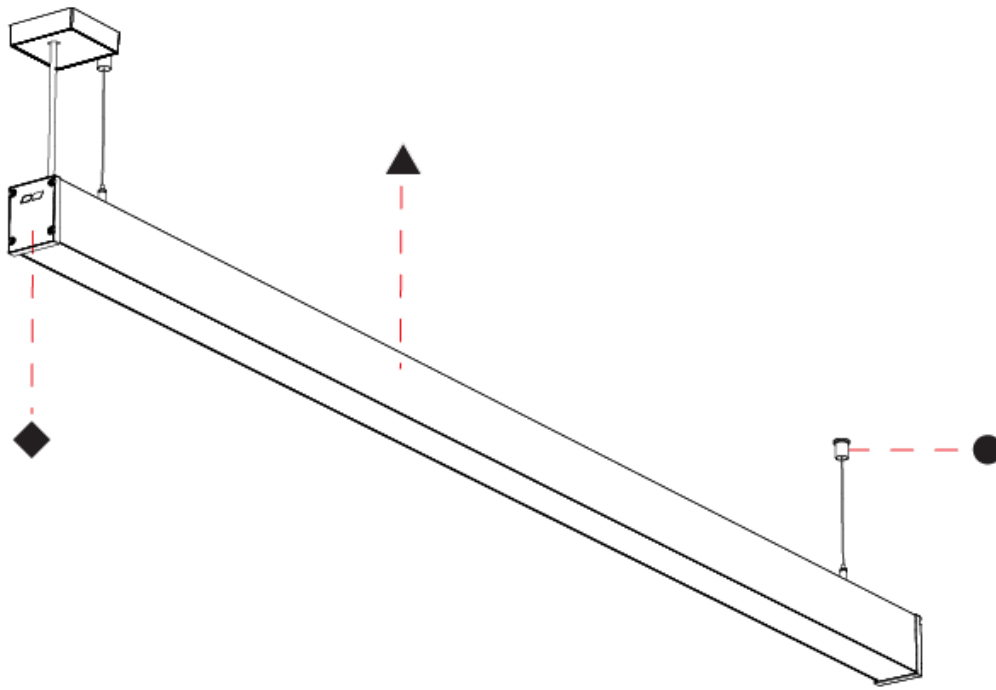

SLIDER STRAIGHT IP54 SUSPENSION

A300934-

PROJECT

TYPE

SPECIFIER

QUANTITY

DATE

A