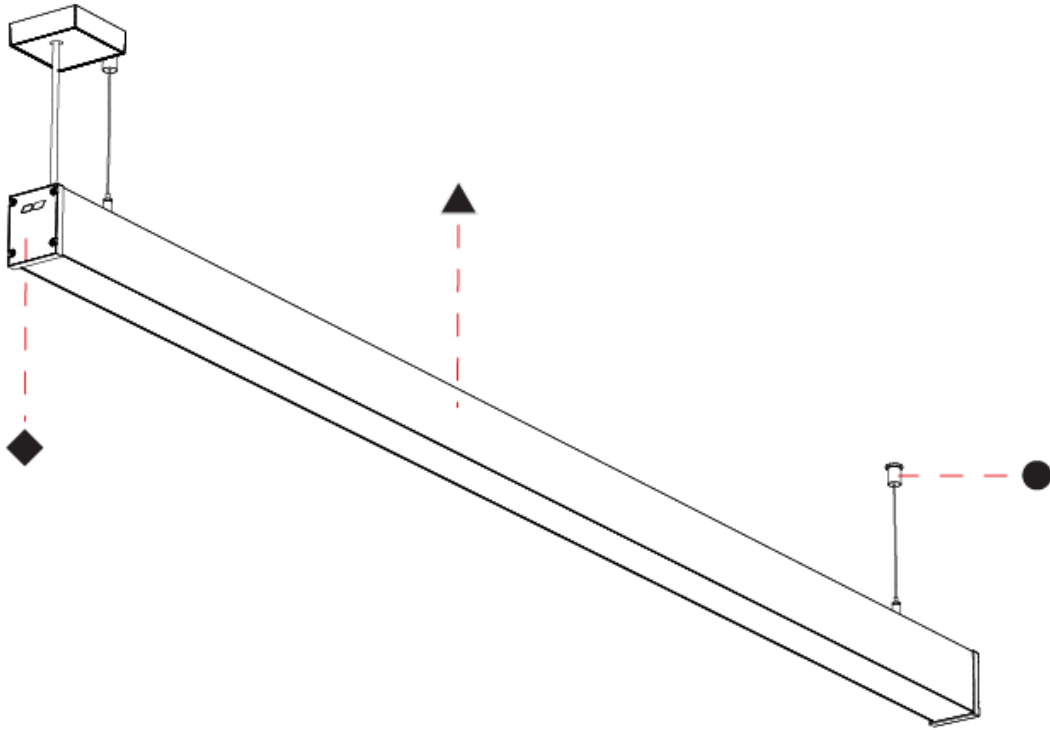

SLIDER STRAIGHT IP54 SUSPENSION

A300933-

PROJECT _____

TYPE _____

SPECIFIER _____

QUANTITY _____

DATE _____

A