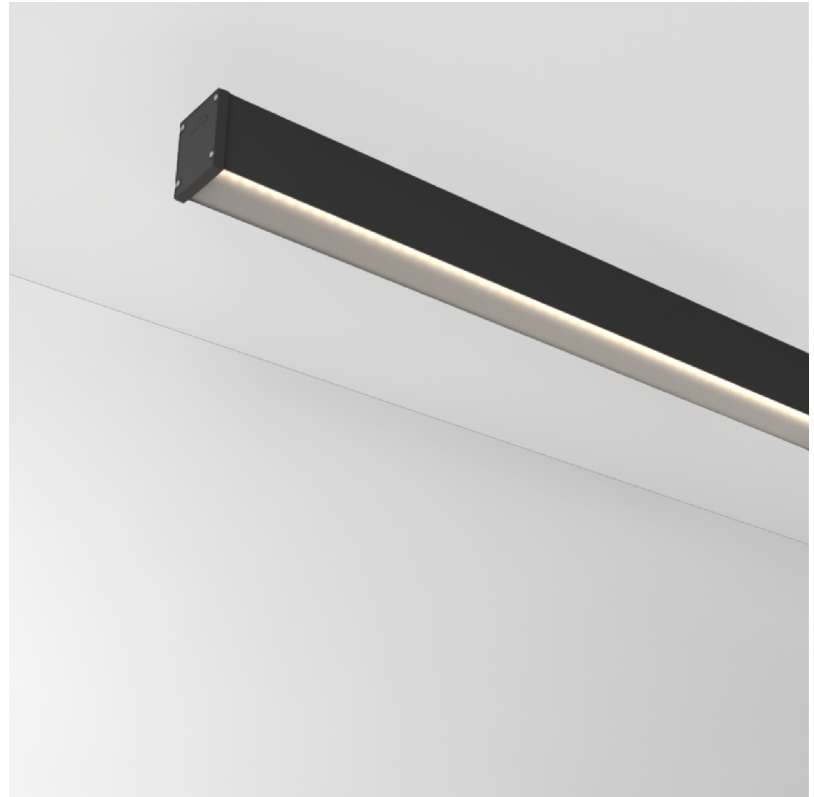

GENERAL

Series: Slider Straight IP54
Partner: Prolicht
Division: Architectural
Installation: Surface
Product Type: Linear Profiles
Mounting Location: Ceiling
Light Distribution: Direct

PHYSICAL

Shape: Rectangle
Length (mm): 1810
Length (in): 71 1/4
Width (mm): 65
Width (in): 2 9/16
Height (mm): 80
Height (in): 3 1/8
Weight (kg): 2.420

Diffuser: [Diffuser - Opal](#), [Micro-prism](#), [Clear Micro-prism](#), [Glare Control](#), [Wallwasher Right](#), [Wallwasher Left](#), [Wallwash Double Asymmetric](#)

Fixture Finish: [SSR / BKV / CWI / CRY / HAB / UFT / ITA / RUA / FTG / MYG / LOD / PUS / FRO / FUP / KIA / POP / BLS / SPG / MEY / GOH / CHC / COM / ABZ / JAG / OBR / MOS / ROR](#)

Fixture Material: Aluminum Die Cast

ELECTRICAL

Lamp Type: LED (Zhaga Standard)
Input Wattage (W): 39
Total Output Wattage (W): 35.5
Dimming: Non-Dimmable
Driver Included: No
Driver Location: Remote
Driver Type: Constant Current - Universal
Driver Class: Class 2
Input Voltage (V): 120
Constant Current (mA): 300mA
Upon Request: DALI Dimming, MATTER Dimming

LED

Color Temperature (°K): 2700 / 3000 / 3500 / 4000
Max. Delivered Lumen (lm): 3985 - 5540
Nominal Lumen (lm): 6150 - 6420
CRI: >90 CRI
Lamp Life (hrs): 50000

OPTICAL

RATINGS AND CERTIFICATIONS

Certified By: Certified for North American Standards
IP rating: IP54