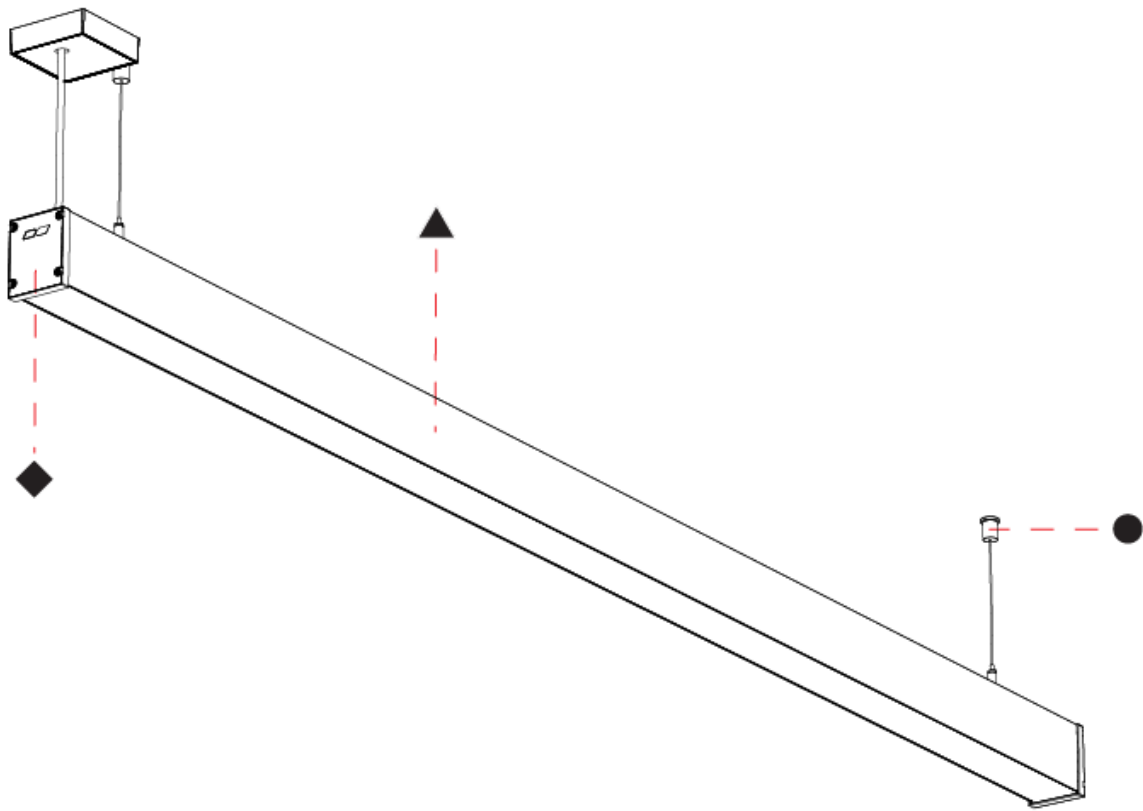

SLIDER STRAIGHT IP54 SUSPENSION

A300941-

PROJECT	_____
TYPE	_____
SPECIFIER	_____
QUANTITY	_____
DATE	_____

A