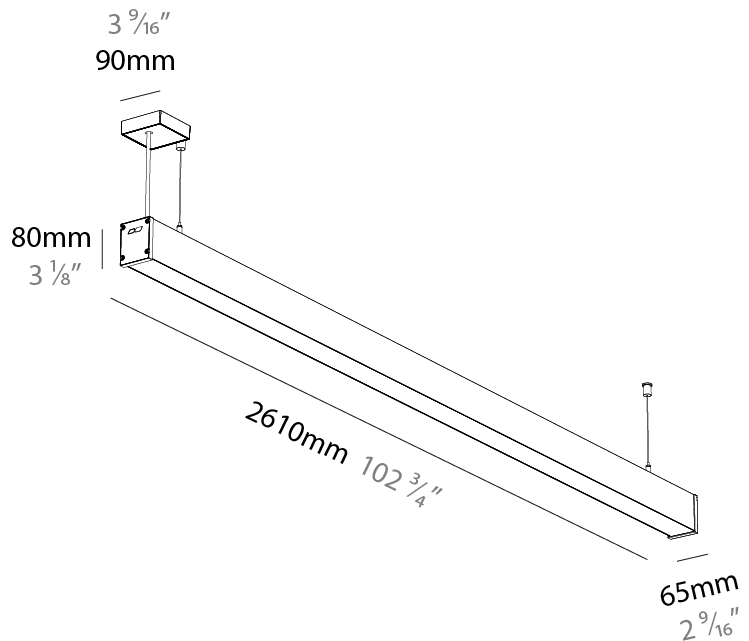

GENERAL

Series: Slider Straight IP54
Partner: Prolicht
Division: Architectural
Installation: Suspension
Product Type: Linear Profiles
Mounting Location: Ceiling
Light Distribution: Direct

PHYSICAL

Shape: Rectangle
Length (mm): 2610
Length (in): 102 ³/₄
Width (mm): 65
Width (in): 2 ⁹/₁₆
Height (mm): 80
Height (in): 3 ¹/₈
Weight (kg): 4.100

Diffuser: Diffuser - Opal, Micro-prism, Clear Micro-prism, Glare Control, Wallwasher Right, Wallwasher Left, Wallwash Double Asymmetric

Fixture Finish: SSR / BKV / CWI / CRY / HAB / UFT / ITA / RUA / FTG / MYG / LOD / PUS / FRO / FUP / KIA / POP / BLS / SPG / MEY / GOH / CHC / COM / ABZ / JAG / OBR / MOS / ROR

Fixture Material: Aluminum Die Cast
Cable Details: 2,000mm/78 3/4" or 6,000mm/236 1/4" Transparent Cable

ELECTRICAL

Lamp Type: LED (Zhaga Standard)
Input Wattage (W): 56
Total Output Wattage (W): 54.9
Dimming: Non-Dimmable
Driver Included: No
Driver Location: Remote
Driver Class: Class 2
Input Voltage (V): 120
Upon Request: DALI Dimming, MATTER Dimming

LED

Color Temperature (°K): 2700 / 3000 / 3500 / 4000
Max. Delivered Lumen (lm): 5754 - 8000
Nominal Lumen (lm): 8880 - 9270
CRI: >90 CRI
Lamp Life (hrs): 50000

OPTICAL

RATINGS AND CERTIFICATIONS

Certified By: Certified for North American Standards
IP rating: IP54