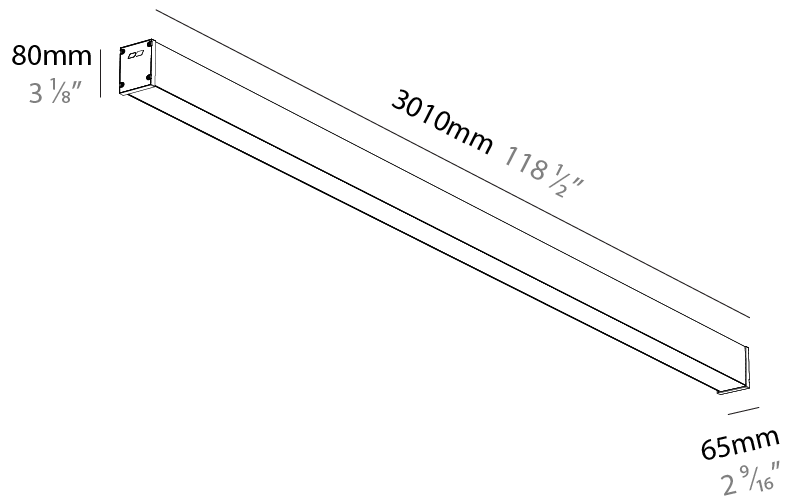

GENERAL

Series: Slider Straight IP54
Partner: Prolicht
Division: Architectural
Installation: Surface
Product Type: Linear Profiles
Mounting Location: Ceiling
Light Distribution: Direct

PHYSICAL

Shape: Rectangle
Length (mm): 3010
Length (in): 118 1/2
Width (mm): 65
Width (in): 2 9/16
Height (mm): 80
Height (in): 3 1/8
Weight (kg): 2.420

Diffuser: [Diffuser - Opal](#), [Micro-prism](#), [Clear Micro-prism](#), [Glare Control](#), [Wallwasher Right](#), [Wallwasher Left](#), [Wallwash Double Asymmetric](#)

Fixture Finish: [SSR / BKV / CWI / CRY / HAB / UFT / ITA / RUA / FTG / MYG / LOD / PUS / FRO / FUP / KIA / POP / BLS / SPG / MEY / GOH / CHC / COM / ABZ / JAG / OBR / MOS / ROR](#)

Fixture Material: Aluminum Die Cast

ELECTRICAL

Lamp Type: LED (Zhaga Standard)
Input Wattage (W): 64
Total Output Wattage (W): 58.1
Dimming: Non-Dimmable
Driver Included: No
Driver Location: Remote
Driver Type: Constant Current - Universal
Driver Class: Class 2
Input Voltage (V): 120
Constant Current (mA): 300mA
Upon Request: DALI Dimming, MATTER Dimming

LED

Color Temperature (°K): 2700 / 3000 / 3500 / 4000
Max. Delivered Lumen (lm): 6642 - 9234
Nominal Lumen (lm): 10250 - 10700
CRI: >90 CRI
Lamp Life (hrs): 50000

OPTICAL

RATINGS AND CERTIFICATIONS

Certified By: Certified for North American Standards
IP rating: IP54