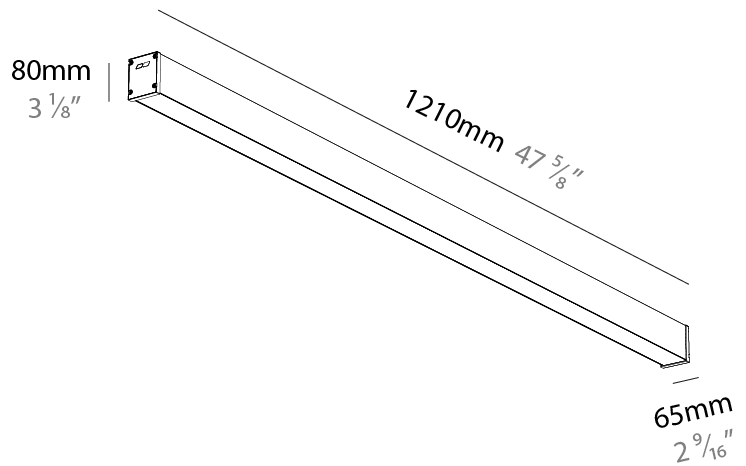

GENERAL

Series: Slider Straight IP54
Partner: Prolicht
Division: Architectural
Installation: Surface
Product Type: Linear Profiles
Mounting Location: Ceiling
Light Distribution: Direct

PHYSICAL

Shape: Rectangle
Length (mm): 1210
Length (in): 47 ⁵/₈
Width (mm): 65
Width (in): 2 ⁹/₁₆
Height (mm): 80
Height (in): 3 ¹/₈
Weight (kg): 1.660

Diffuser: [Diffuser - Opal](#), [Micro-prism](#), [Clear Micro-prism](#), [Glare Control](#), [Wallwasher Right](#), [Wallwasher Left](#), [Wallwash Double Asymmetric](#)

Fixture Finish: [SSR / BKV / CWI / CRY / HAB / UFT / ITA / RUA / FTG / MYG / LOD / PUS / FRO / FUP / KIA / POP / BLS / SPG / MEY / GOH / CHC / COM / ABZ / JAG / OBR / MOS / ROR](#)

Fixture Material: Aluminum Die Cast

ELECTRICAL

Lamp Type: LED (Zhaga Standard)
Input Wattage (W): 26
Total Output Wattage (W): 23.7
Dimming: Non-Dimmable
Driver Included: No
Driver Location: Remote
Driver Type: Constant Current - Universal
Driver Class: Class 2
Input Voltage (V): 120
Constant Current (MA): 300mA
Upon Request: DALI Dimming, MATTER Dimming

LED

Color Temperature (°K): 2700 / 3000 / 3500 / 4000
Max. Delivered Lumen (lm): 2657 - 3694
Nominal Lumen (lm): 4100 - 4280
CRI: >90 CRI
Lamp Life (hrs): 50000

OPTICAL

RATINGS AND CERTIFICATIONS

Certified By: Certified for North American Standards
IP rating: IP54