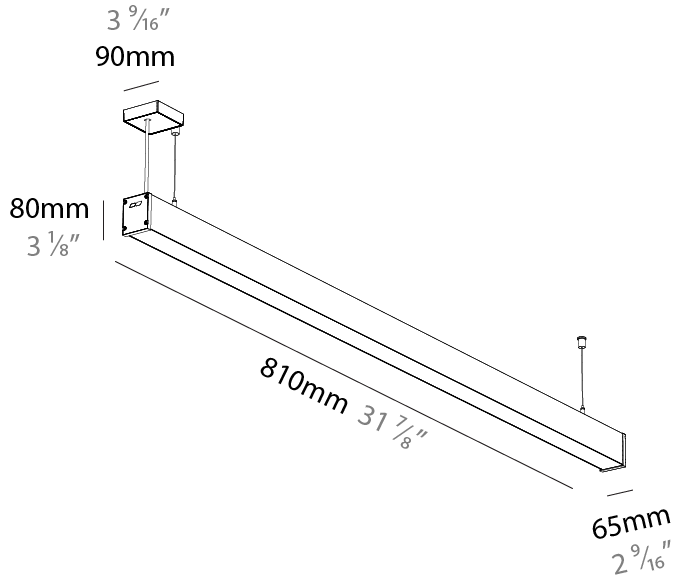

GENERAL

Series: Slider Straight IP54
Partner: Prolicht
Division: Architectural
Installation: Suspension
Product Type: Linear Profiles
Mounting Location: Ceiling
Light Distribution: Direct

PHYSICAL

Shape: Rectangle
Length (mm): 810
Length (in): 31 7/8
Width (mm): 65
Width (in): 2 9/16
Height (mm): 80
Height (in): 3 1/8
Weight (kg): 2.200

Diffuser: Diffuser - Opal, Micro-prism, Clear Micro-prism, Glare Control, Wallwasher Right, Wallwasher Left, Wallwash Double Asymmetric

Fixture Finish: SSR / BKV / CWI / CRY / HAB / UFT / ITA / RUA / FTG / MYG / LOD / PUS / FRO / FUP / KIA / POP / BLS / SPG / MEY / GOH / CHC / COM / ABZ / JAG / OBR / MOS / ROR

Fixture Material: Aluminum Die Cast
Cable Details: 2,000mm/78 3/4" or 6,000mm/236 1/4" Transparent Cable

ELECTRICAL

Lamp Type: LED (Zhaga Standard)
Input Wattage (W): 17
Total Output Wattage (W): 15.4
Dimming: Non-Dimmable
Driver Included: No
Driver Location: Remote
Driver Class: Class 2
Input Voltage (V): 120
Upon Request: DALI Dimming, MATTER Dimming

LED

Color Temperature (°K): 2700 / 3000 / 3500 / 4000
Max. Delivered Lumen (lm): 1769 - 2460
Nominal Lumen (lm): 2730 - 2850
CRI: >90 CRI
Lamp Life (hrs): 50000

OPTICAL

RATINGS AND CERTIFICATIONS

Certified By: Certified for North American Standards
IP rating: IP54