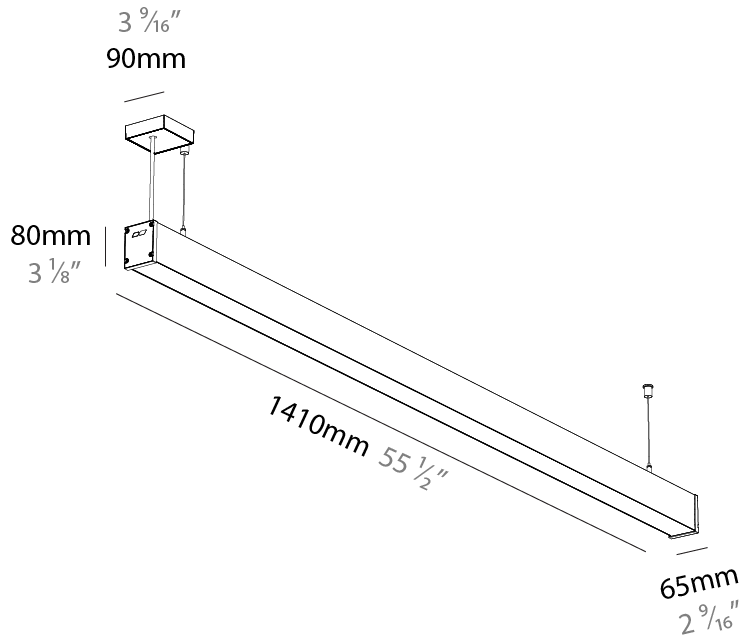

GENERAL

Series: Slider Straight IP54
Partner: Prolicht
Division: Architectural
Installation: Suspension
Product Type: Linear Profiles
Mounting Location: Ceiling
Light Distribution: Direct

PHYSICAL

Shape: Rectangle
Length (mm): 1410
Length (in): 55 1/2
Width (mm): 65
Width (in): 2 9/16
Height (mm): 80
Height (in): 3 1/8
Weight (kg): 2.200

Diffuser: Diffuser - Opal, Micro-prism, Clear Micro-prism , Glare Control, Wallwasher Right, Wallwasher Left, Wallwash Double Asymmetric
Fixture Finish: SSR / BKV / CWI / CRY / HAB / UFT / ITA / RUA / FTG / MYG / LOD / PUS / FRO / FUP / KIA / POP / BLS / SPG / MEY / GOH / CHC / COM / ABZ / JAG / OBR / MOS / ROR

Fixture Material: Aluminum Die Cast
Cable Details: 2,000mm/78 3/4" or 6,000mm/236 1/4" Transparent Cable

ELECTRICAL

Lamp Type: LED (Zhaga Standard)
Input Wattage (W): 30
Total Output Wattage (W): 27.3
Dimming: Non-Dimmable
Driver Included: No
Driver Location: Remote
Driver Class: Class 2
Input Voltage (V): 120
Upon Request: DALI Dimming, MATTER Dimming

LED

Color Temperature (°K): 2700 / 3000 / 3500 / 4000
Max. Delivered Lumen (lm): 3097 - 4306
Nominal Lumen (lm): 4780 - 4900
CRI: >90 CRI
Lamp Life (hrs): 50000

OPTICAL

RATINGS AND CERTIFICATIONS

Certified By: Certified for North American Standards
IP rating: IP54