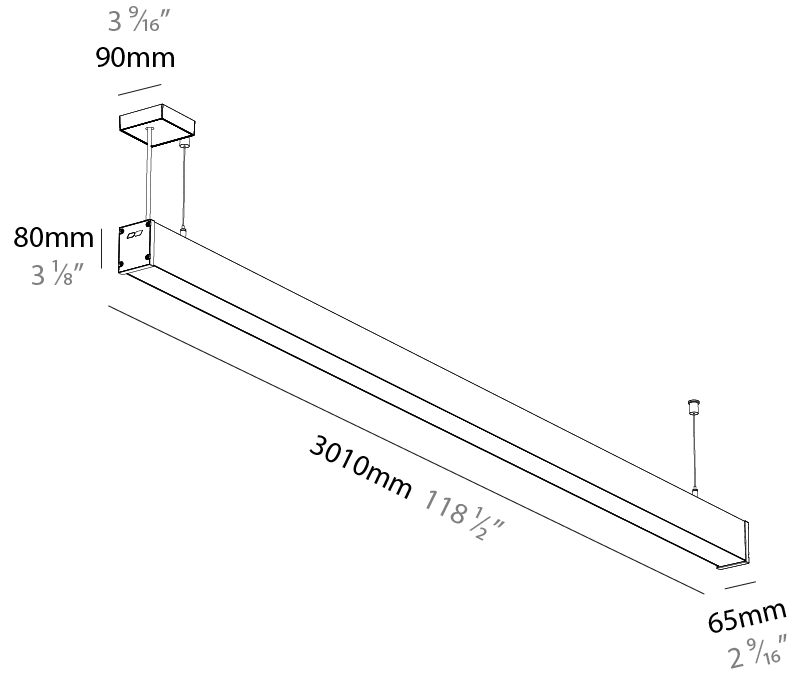

GENERAL

Series: Slider Straight IP54
Partner: Prolicht
Division: Architectural
Installation: Suspension
Product Type: Linear Profiles
Mounting Location: Ceiling
Light Distribution: Direct

PHYSICAL

Shape: Rectangle
Length (mm): 3010
Length (in): 118 1/2
Width (mm): 65
Width (in): 2 9/16
Height (mm): 80
Height (in): 3 1/8
Weight (kg): 4.100

Diffuser: Diffuser - Opal, Micro-prism, Clear Micro-prism, Glare Control, Wallwasher Right, Wallwasher Left, Wallwash Double Asymmetric

Fixture Finish: SSR / BKV / CWI / CRY / HAB / UFT / ITA / RUA / FTG / MYG / LOD / PUS / FRO / FUP / KIA / POP / BLS / SPG / MEY / GOH / CHC / COM / ABZ / JAG / OBR / MOS / ROR

Fixture Material: Aluminum Die Cast
Cable Details: 2,000mm/78 3/4" or 6,000mm/236 1/4" Transparent Cable

ELECTRICAL

Lamp Type: LED (Zhaga Standard)
Input Wattage (W): 64
Total Output Wattage (W): 58.1
Dimming: Non-Dimmable
Driver Included: No
Driver Location: Remote
Driver Type: Constant Current - Universal
Driver Class: Class 2
Input Voltage (V): 120
Constant Current (MA): 300mA
Upon Request: DALI Dimming, MATTER Dimming

LED

Color Temperature (°K): 2700 / 3000 / 3500 / 4000
Max. Delivered Lumen (lm): 6642 - 9234
Nominal Lumen (lm): 10250 - 10700
CRI: >90 CRI
Lamp Life (hrs): 50000

OPTICAL

RATINGS AND CERTIFICATIONS

Certified By: Certified for North American Standards
IP rating: IP54