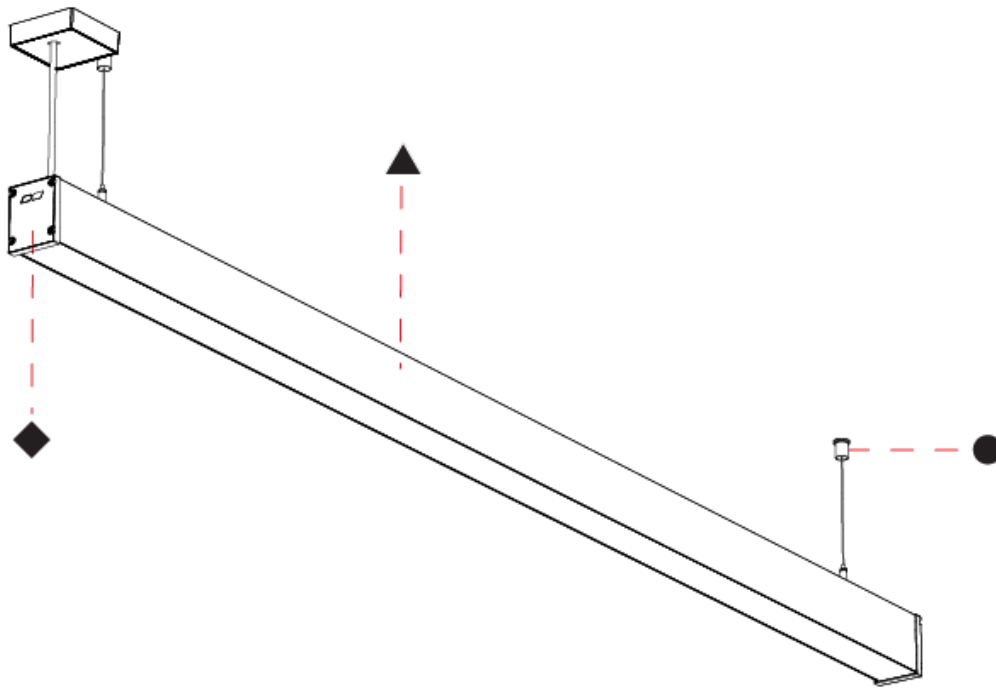

## SLIDER STRAIGHT IP54 SUSPENSION

A300934-

PROJECT \_\_\_\_\_

TYPE \_\_\_\_\_

SPECIFIER \_\_\_\_\_

QUANTITY \_\_\_\_\_

DATE \_\_\_\_\_

A