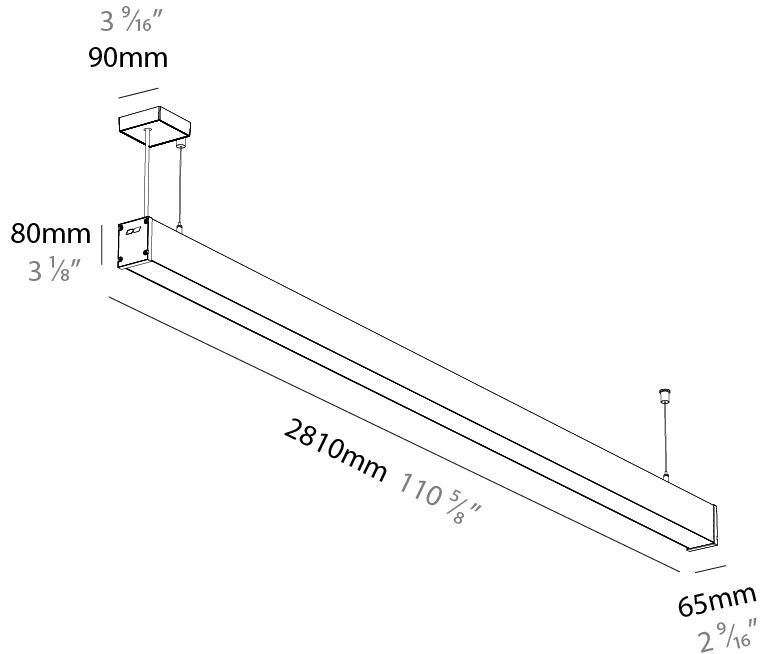

GENERAL

Series: Slider Straight IP54
Partner: Prolicht
Division: Architectural
Installation: Suspension
Product Type: Linear Profiles
Mounting Location: Ceiling
Light Distribution: Direct

PHYSICAL

Shape: Rectangle
Length (mm): 2810
Length (in): 110 ⁵/₈
Width (mm): 65
Width (in): 2 ⁹/₁₆
Height (mm): 80
Height (in): 3 ¹/₈
Weight (kg): 4.100

Diffuser: Diffuser - Opal, Micro-prism, Clear Micro-prism , Glare Control, Wallwasher Right, Wallwasher Left, Wallwash Double Asymmetric

Fixture Finish: SSR / BKV / CWI / CRY / HAB / UFT / ITA / RUA / FTG / MYG / LOD / PUS / FRO / FUP / KIA / POP / BLS / SPG / MEY / GOH / CHC / COM / ABZ / JAG / OBR / MOS / ROR

Fixture Material: Aluminum Die Cast
Cable Details: 2,000mm/78 3/4" or 6,000mm/236 1/4" Transparent Cable

ELECTRICAL

Lamp Type: LED (Zhaga Standard)
Input Wattage (W): 60
Total Output Wattage (W): 54.5
Dimming: Non-Dimmable
Driver Included: No
Driver Location: Remote
Driver Class: Class 2
Input Voltage (V): 120
Upon Request: DALI Dimming, MATTER Dimming

LED

Color Temperature (°K): 2700 / 3000 / 3500 / 4000
Max. Delivered Lumen (lm): 6195 - 8613
Nominal Lumen (lm): 9560 - 9980
CRI: >90 CRI
Lamp Life (hrs): 50000

OPTICAL

RATINGS AND CERTIFICATIONS

Certified By: Certified for North American Standards
IP rating: IP54